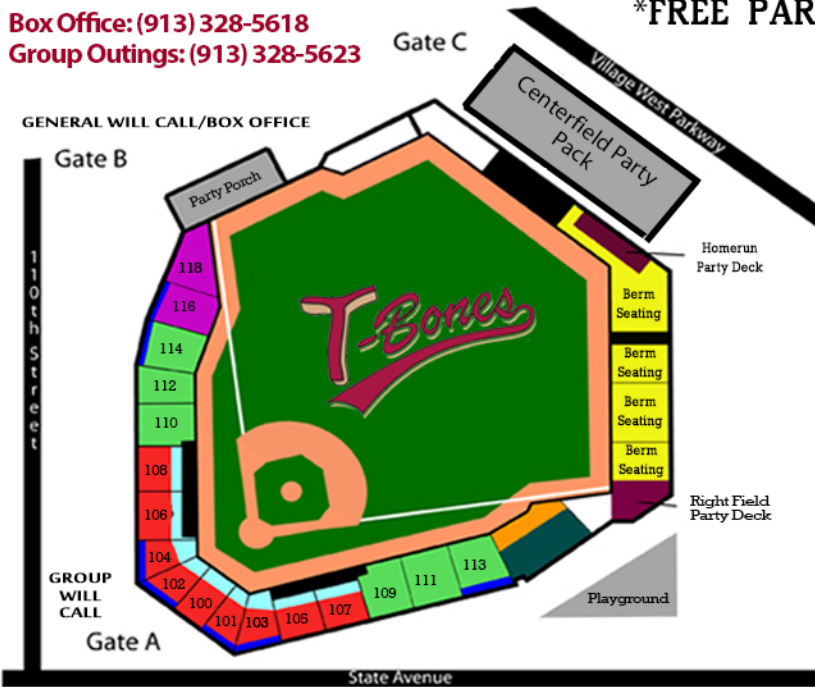

2018 SCHEDULE

Box Office: (913) 328-5618
Group Outings: (913) 328-5623

***FREE PARKING EVERY NIGHT!**

Advanced Single Game Ticket Prices:

- Prime Seats (Padded) \$16.00
- Choice \$13.00
- Select \$11.00
- Bleacher Select \$9.00
- GA/Berm \$6.50
- Patio Seats \$36/\$48.50
- Picnic Tables (6 seats) \$48.00
- Party Decks (Call for pricing)
- ADA Seating

Day of game ticket prices will reflect a \$2.00 surcharge.

1800 Village West Pkwy, Kansas City, KS 66111

Directions to KC T-Bones Ballpark:

- From The North:** Take I-435 South to Parallel Pkwy W (Exit 14B). Turn Left at 110th St. Parking will be on the left.
- From The South:** Take I-435 North on the Kansas side to State Ave. W (exit 13B). Turn right at 110th St; stadium will be on the right.
- From I-70:** I-70 to I-435 North on the Kansas Side. Exit on State Ave. W (Exit 13B). Turn right at 110th St; stadium will be on the right.

Home Game ■

Away Game ■

Home Exhibition Games: May 8-10th, 14-16th

Right Field Party Deck

Centerfield Party Pack

Nightly Suite Rentals

Fireworks every Saturday!

Follow us on:

South Division

- KC - Kansas City (KS) T-Bones
- CLB - Cleburne (TX) Railroaders
- LIN - Lincoln (NE) Saltdogs
- SC - Sioux City (IA) Explorers
- TEX - Texas (TX) Airhogs
- WIC - Wichita (KS) Wingnuts

Fun... Well Done